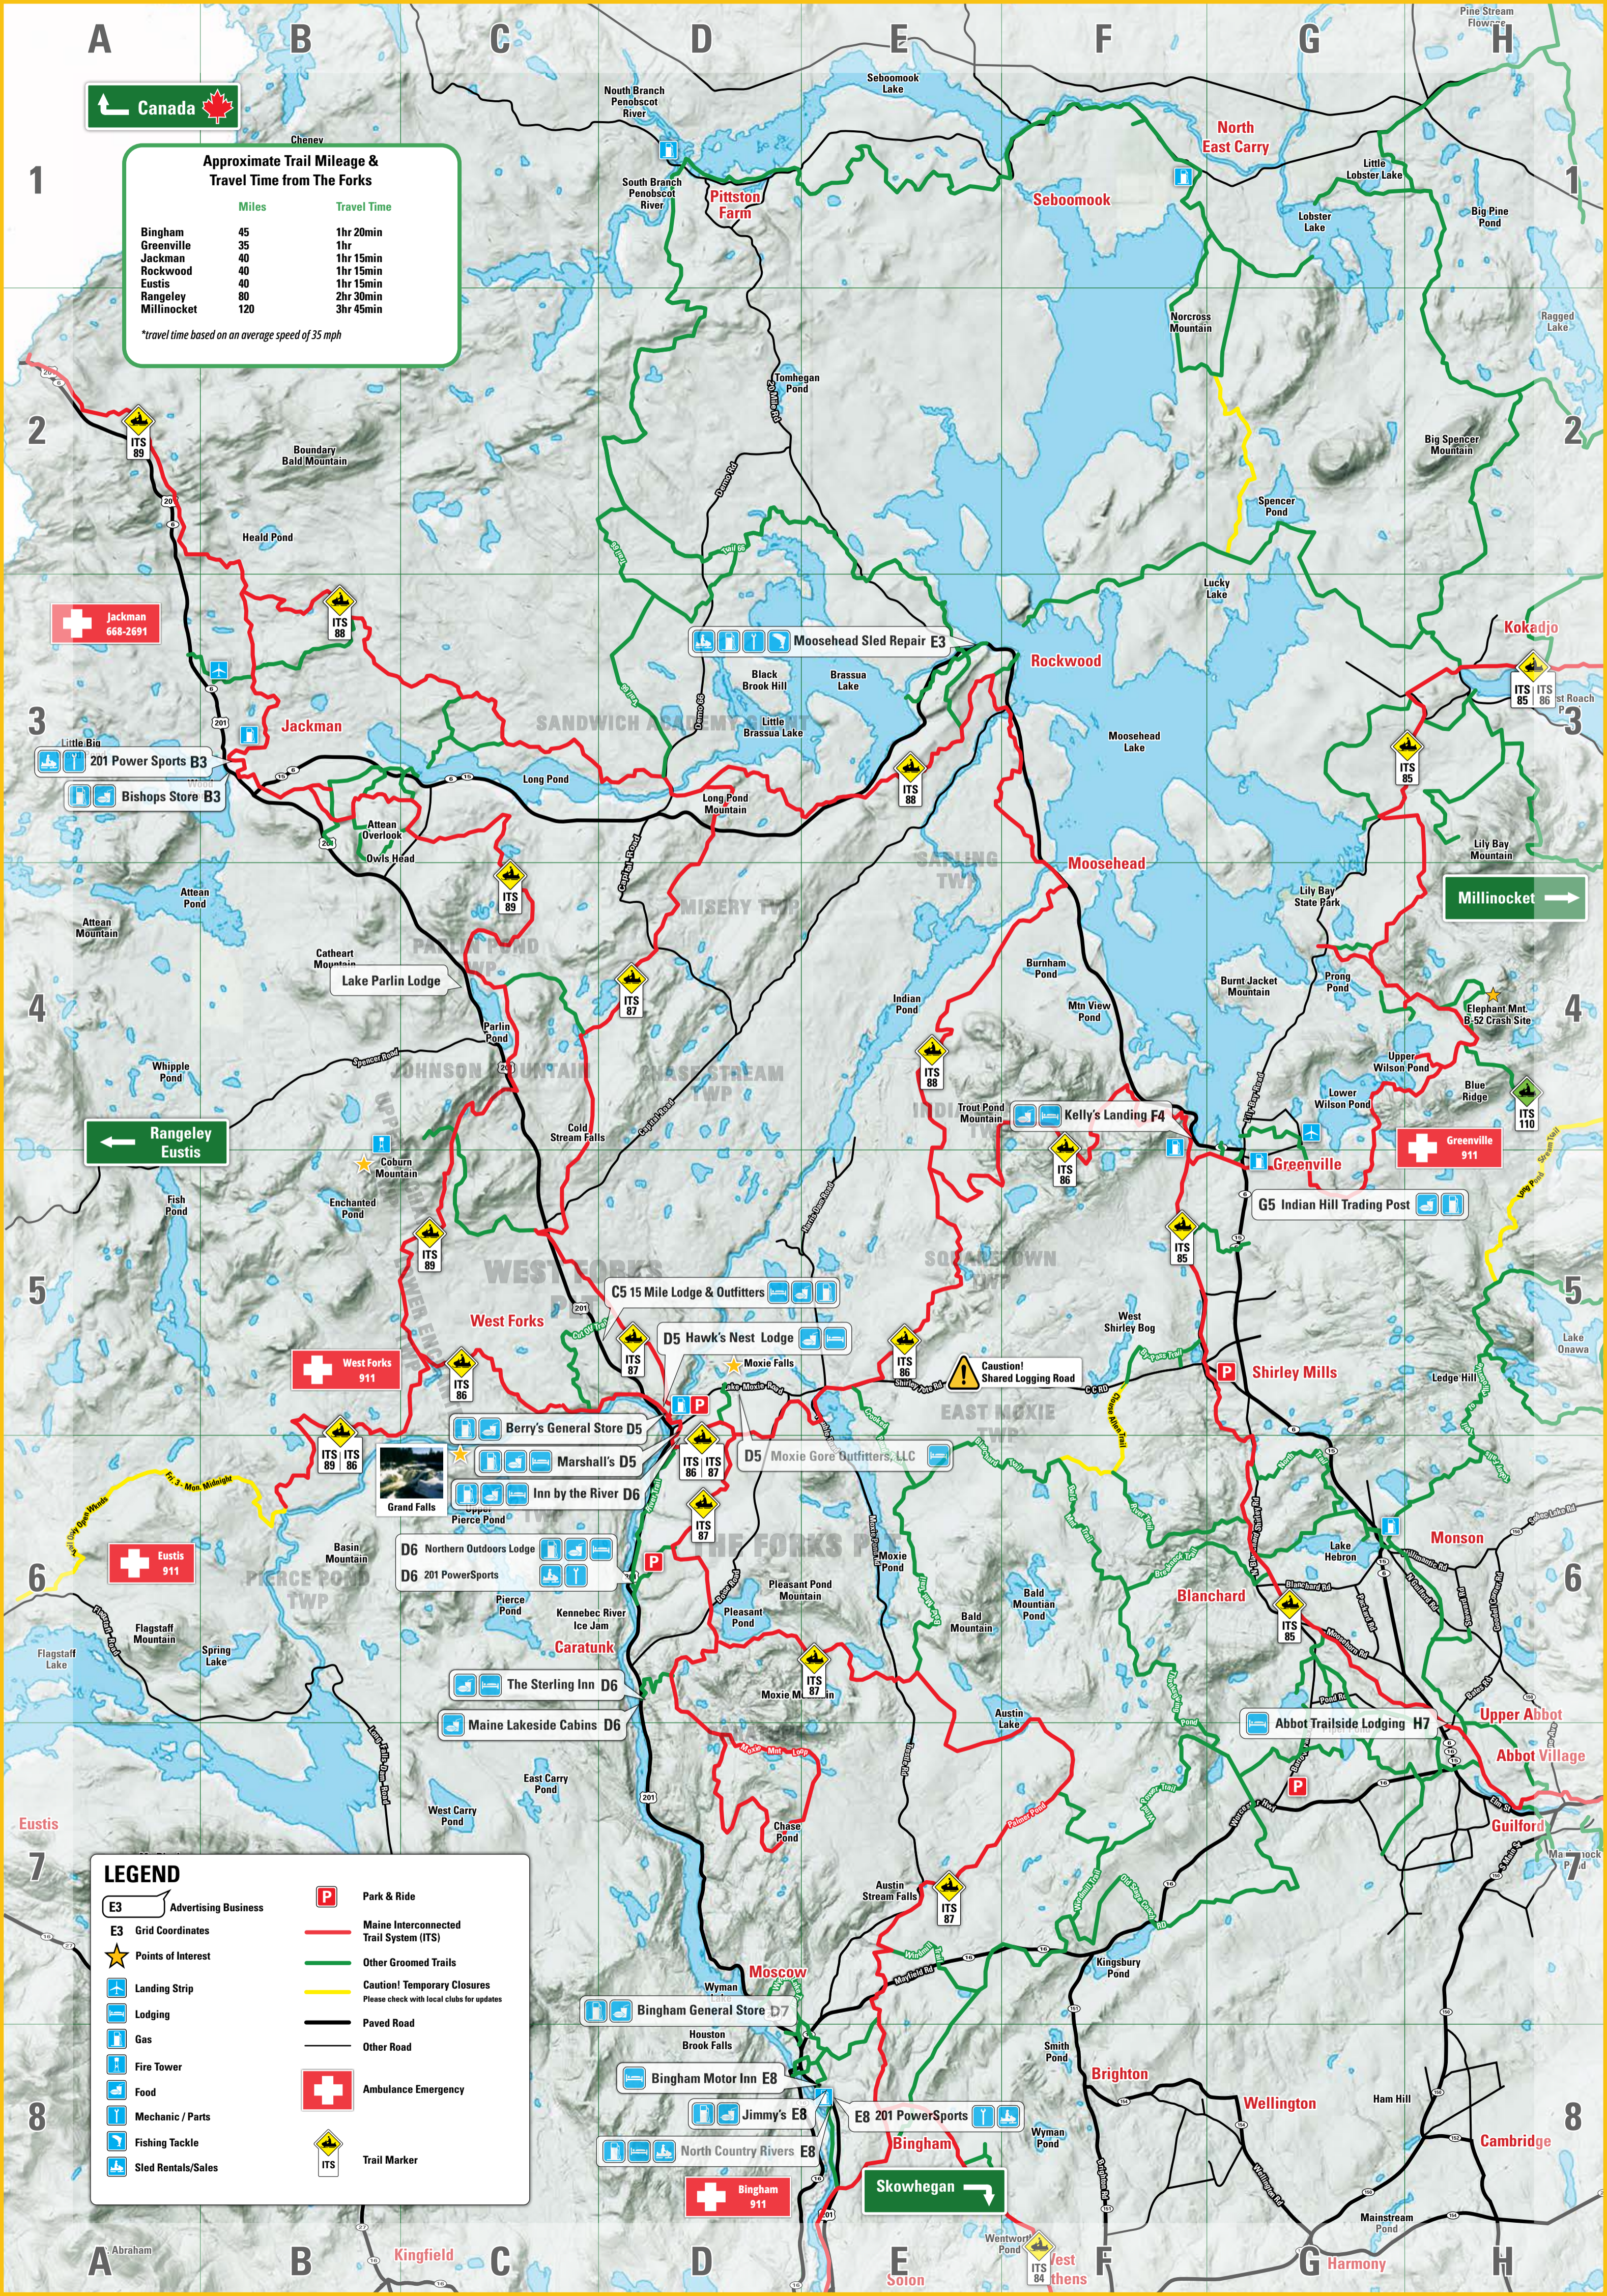

Approximate Trail Mileage & Travel Time from The Forks

	Miles	Travel Time
Bingham	45	1hr 20min
Greenville	35	1hr
Jackman	40	1hr 15min
Rockwood	40	1hr 15min
Eustis	40	1hr 15min
Rangeley	80	2hr 30min
Millinocket	120	3hr 45min

**travel time based on an average speed of 35 mph*

LEGEND

- Advertising Business
- Points of Interest
- Landing Strip
- Lodging
- Gas
- Fire Tower
- Food
- Mechanic / Parts
- Fishing Tackle
- Sled Rentals/Sales
- Park & Ride
- Maine Interconnected Trail System (ITS)
- Other Groomed Trails
- Caution! Temporary Closures
Please check with local clubs for updates
- Paved Road
- Other Road
- Ambulance Emergency
- Trail Marker