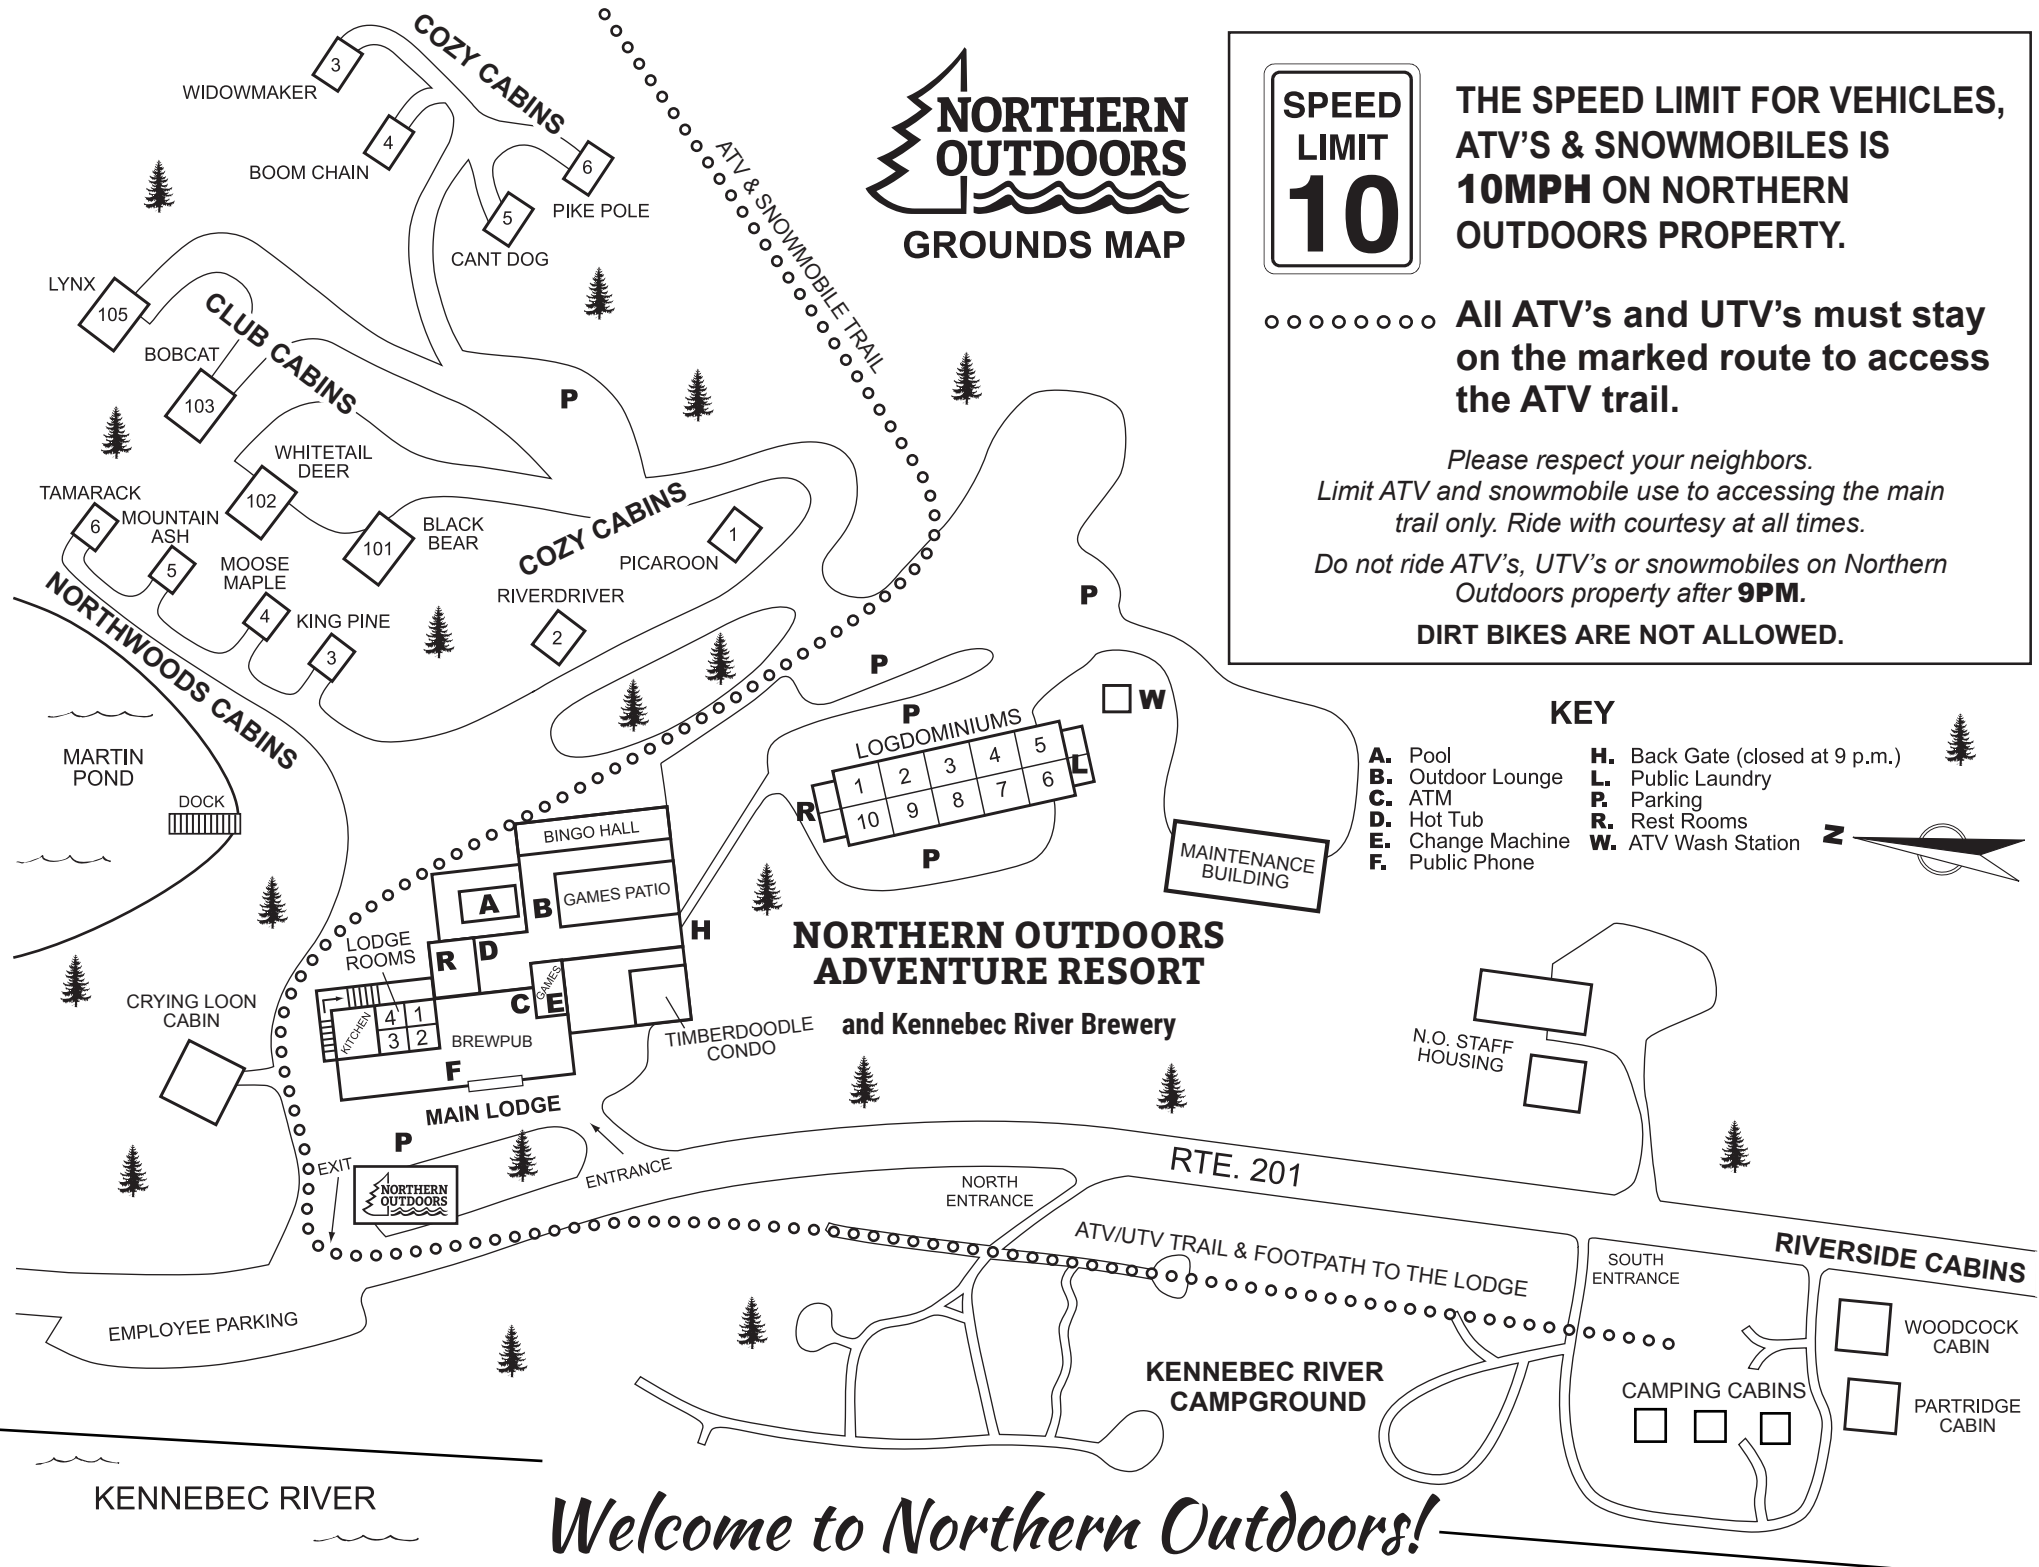

# NORTHERN OUTDOORS GROUNDS MAP

**SPEED  
LIMIT  
10**

**THE SPEED LIMIT FOR VEHICLES,  
ATV'S & SNOWMOBILES IS  
10MPH ON NORTHERN  
OUTDOORS PROPERTY.**

○ ○ ○ ○ ○ ○ ○ ○ **All ATV's and UTV's must stay  
on the marked route to access  
the ATV trail.**

*Please respect your neighbors.  
Limit ATV and snowmobile use to accessing the main  
trail only. Ride with courtesy at all times.*

*Do not ride ATV's, UTV's or snowmobiles on Northern  
Outdoors property after **9PM**.*

**DIRT BIKES ARE NOT ALLOWED.**

## NORTHERN OUTDOORS ADVENTURE RESORT

and Kennebec River Brewery

*Welcome to Northern Outdoors!*